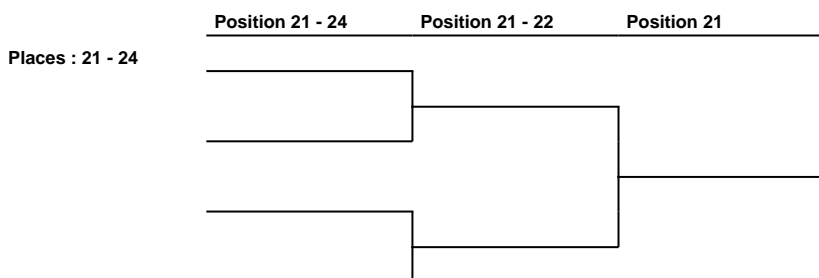

NorthWest Cup

Week Of
06 Apr 2026
Beitou, Chinese Taipei

GS14 - Draw Single

Hit Court Tournament Manager

ATF Referee
Tony Kuo

中華民國網球協會 Chinese Taipei Tennis Association	# Seeded Players 1. A LLOYD-WONG [1] 2. LI Tsai [2] 3. TSAI Melody [3] 4. MOON Hyoseo [4]	5. LIU Hiu [5] 6. WEI Yung-ching [6] 7. LEE Andrea [7] 8. Shiina WATANABE [8]	# Lucky Losers	# Replacing	Draw Date/Time: 05-Apr-2026 08:57 Last Direct Acceptance:
	Player Representatives : Danielle WONG,