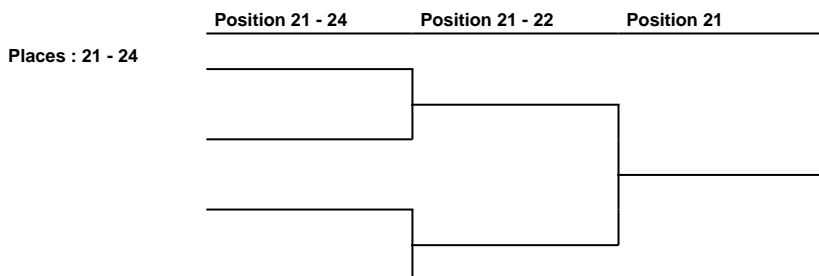

NorthWest Cup

Week Of
06 Apr 2026
 Beitou, Chinese Taipei

BS14 - Draw Single

Hit Court Tournament Manager

ATF Referee
Tony Kuo

 中華民國網球協會 Chinese Taipei Tennis Association	# Seeded Players 1. GO Marcus [1] 2. Cameron PRATTLE [2] 3. NG Yat [3] 4. CHNG Ethan [4]	5. LIN Jie-hao [5] 6. WONG Asher [6] 7. CHOI Ho [7] 8. ANG Ashton [8]	# Lucky Losers	# Replacing	Draw Date/Time: 05-Apr-2026 08:52 Last Direct Acceptance:
	Player Representatives : Marcus GO,				