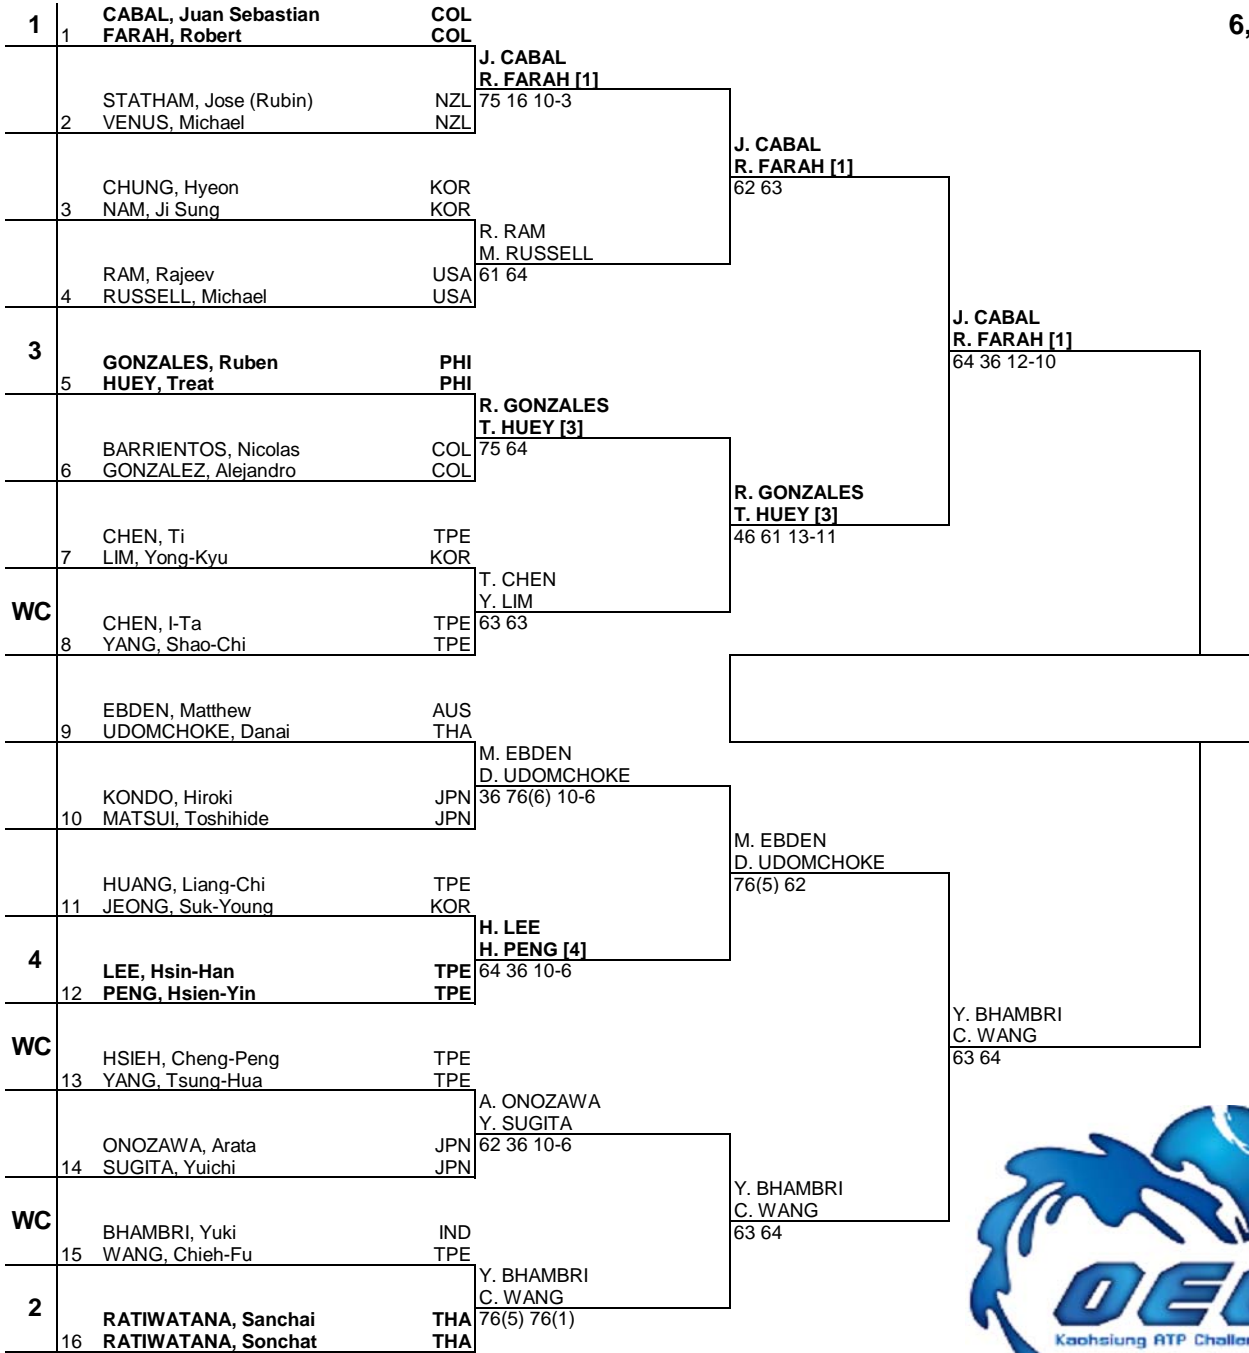

## MAIN DRAW DOUBLES

Kaohsiung City, Taiwan

16-22 September 2013

Hard, Greenset

\$125,000

6,490

ATP Tour © Copyright 2006

Seeded Players	Rank	Prize Money (Per Team)	Pts.	Alternates/Lucky Losers	Retirements/W.O.
1 CABAL, Juan Sebastian / FARAH, Robert	103	Winner \$7,750	125		
2 RATIWATANA, Sanchai / RATIWATANA, Sonchat	174	Finalist \$4,500	75		
3 GONZALES, Ruben / HUEY, Treat	216	Semi-Finalist \$2,700	45		
4 LEE, Hsin-Han / PENG, Hsien-Yin	254	Quarter-Finalist \$1,600	25		
		First Round \$900	0		
Last Direct Acceptance Chung, H./Nam, J. (760)				Challenger Supervisor Carmelo Di Dio	